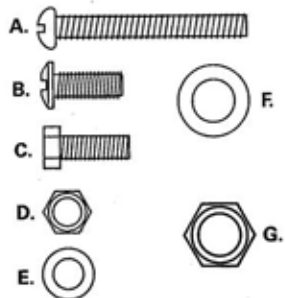

Images used in this manual are for illustrational purposes only and may differ from the actual product.