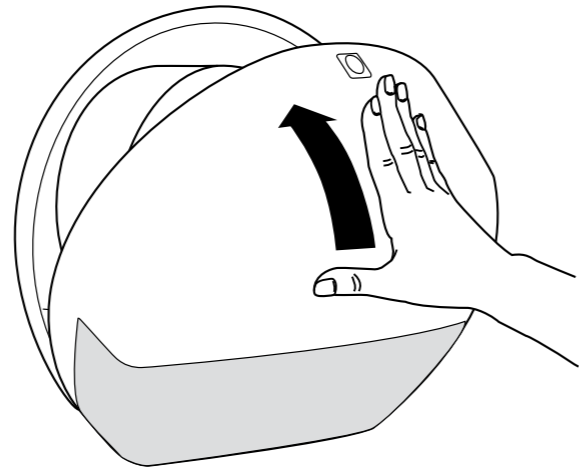

European Community Design Registration RCD 000929971

Dispenser

Toilet Paper
Jumbo Roll
T1 System

3.

4.

1.

1.

2.

3.

2.

3.

 x 4

 x 4

4.

1.

2.