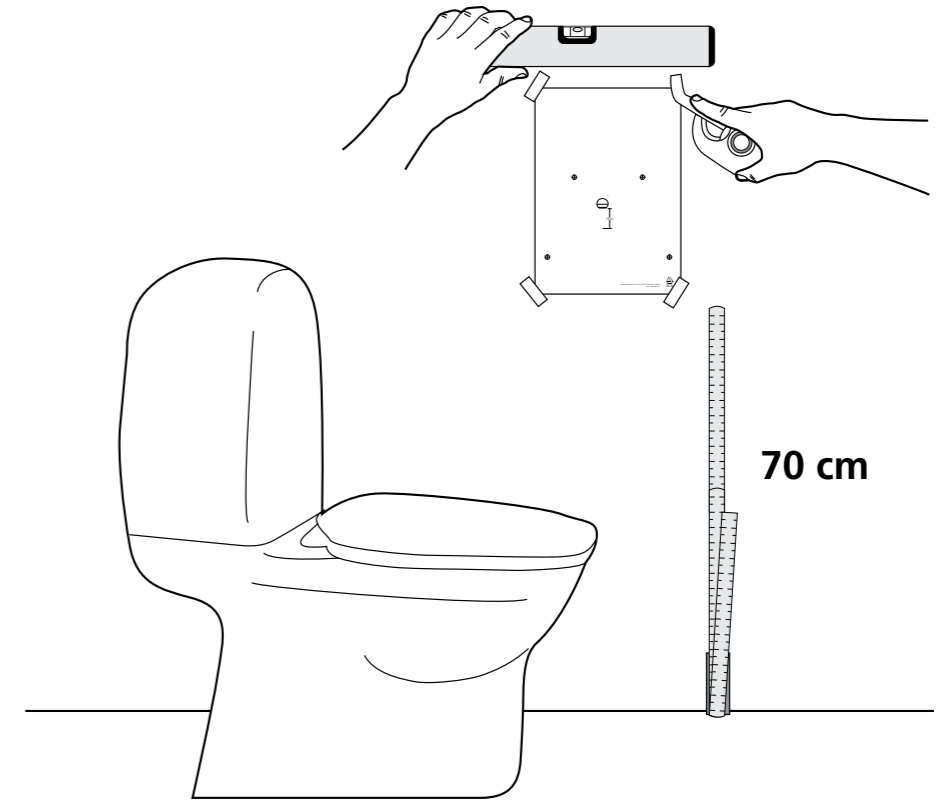

European Community Design Registration RCD 000929971

Dispenser

Toilet Paper
Jumbo Roll
T1 System

3.

4.

1.

1.

2.

3.

2.

3.

 x 4

 x 4

4.

1.

2.