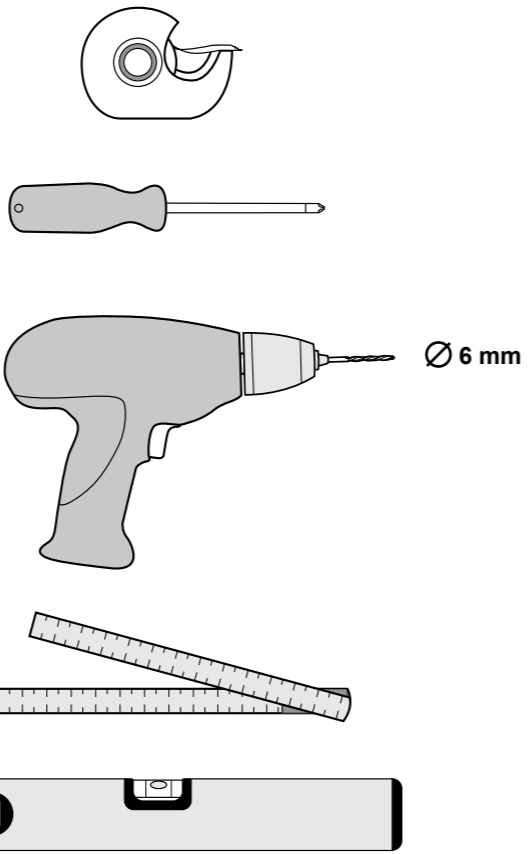

European Community Design Registration RCD 000929971

Dispenser

Toilet Paper
Jumbo Roll
T1 System

3.

4.

1.

1.

2.

3.

2.

3.

 x 4

 x 4

4.

1.

2.