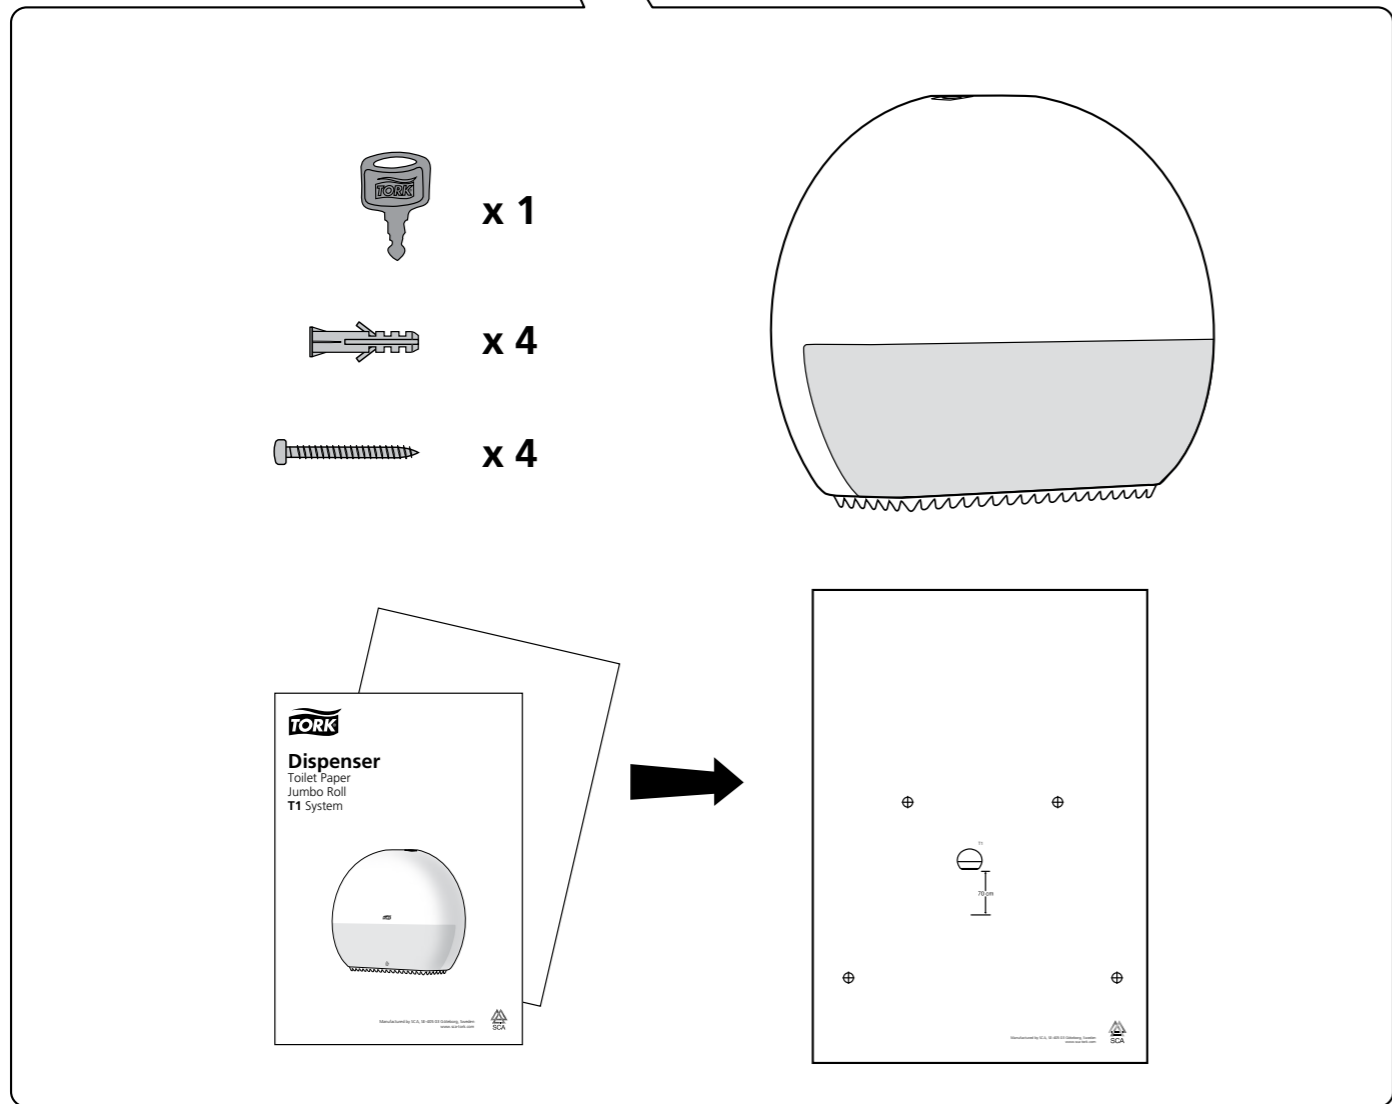

European Community Design Registration RCD 000929971

Dispenser

Toilet Paper
Jumbo Roll
T1 System

3.

4.

1.

1.

2.

3.

2.

3.

 x 4

 x 4

4.

1.

2.