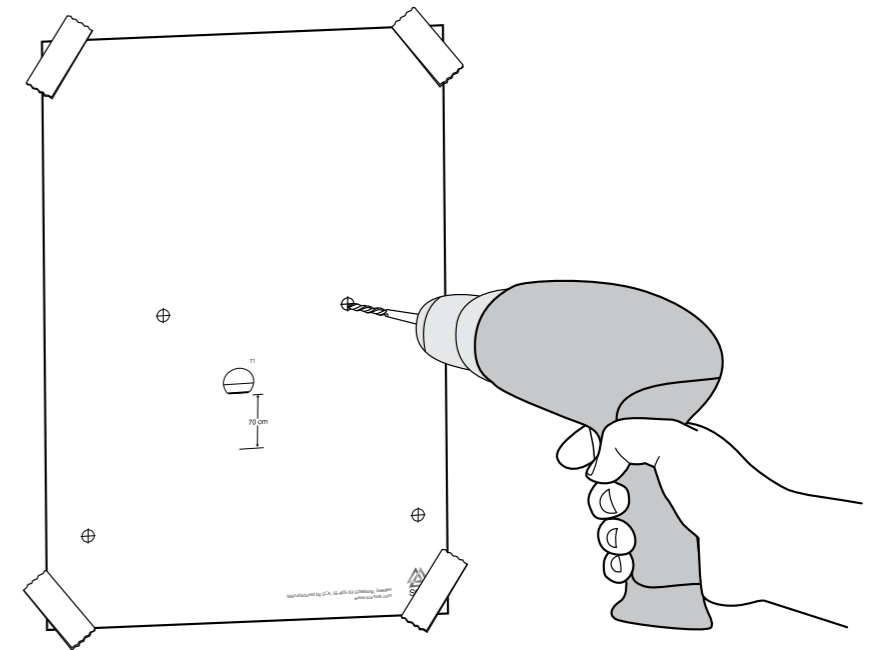

European Community Design Registration RCD 000929971

Dispenser

Toilet Paper
Jumbo Roll
T1 System

3.

4.

1.

1.

2.

3.

2.

3.

 x 4

 x 4

4.

1.

2.