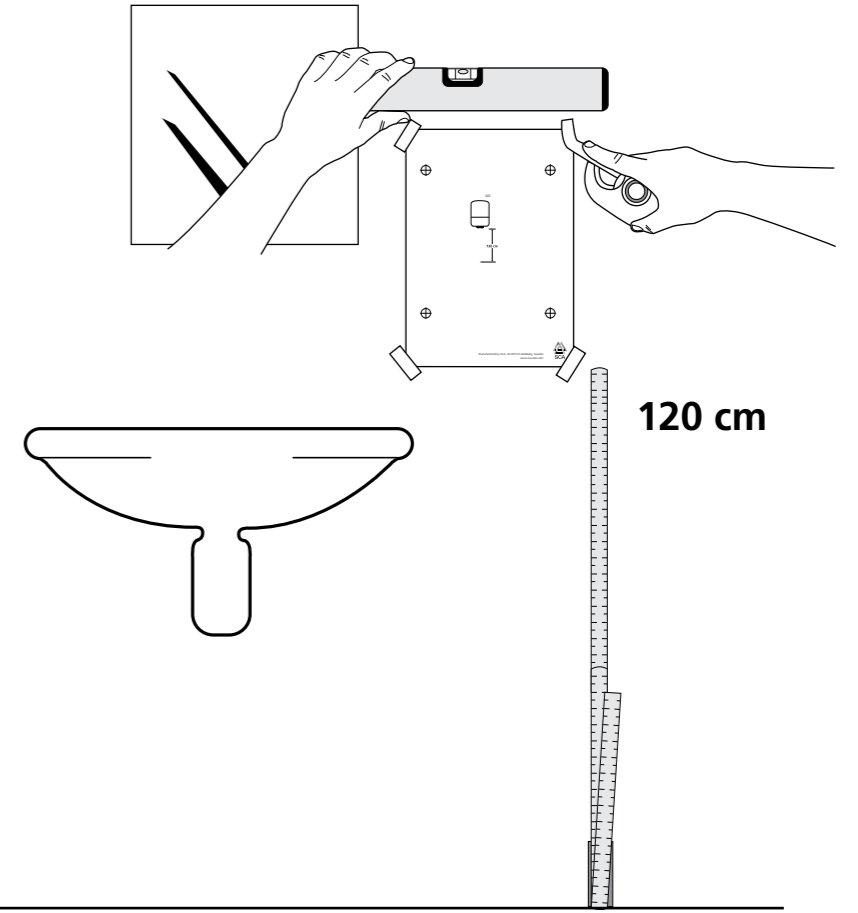

European Community Design Registration RCD 000929971

Dispenser

Wiper

Centerfeed Roll

M2 System

3.

4.

5.

1.

2.

3.

1.

2.

M2

110 cm