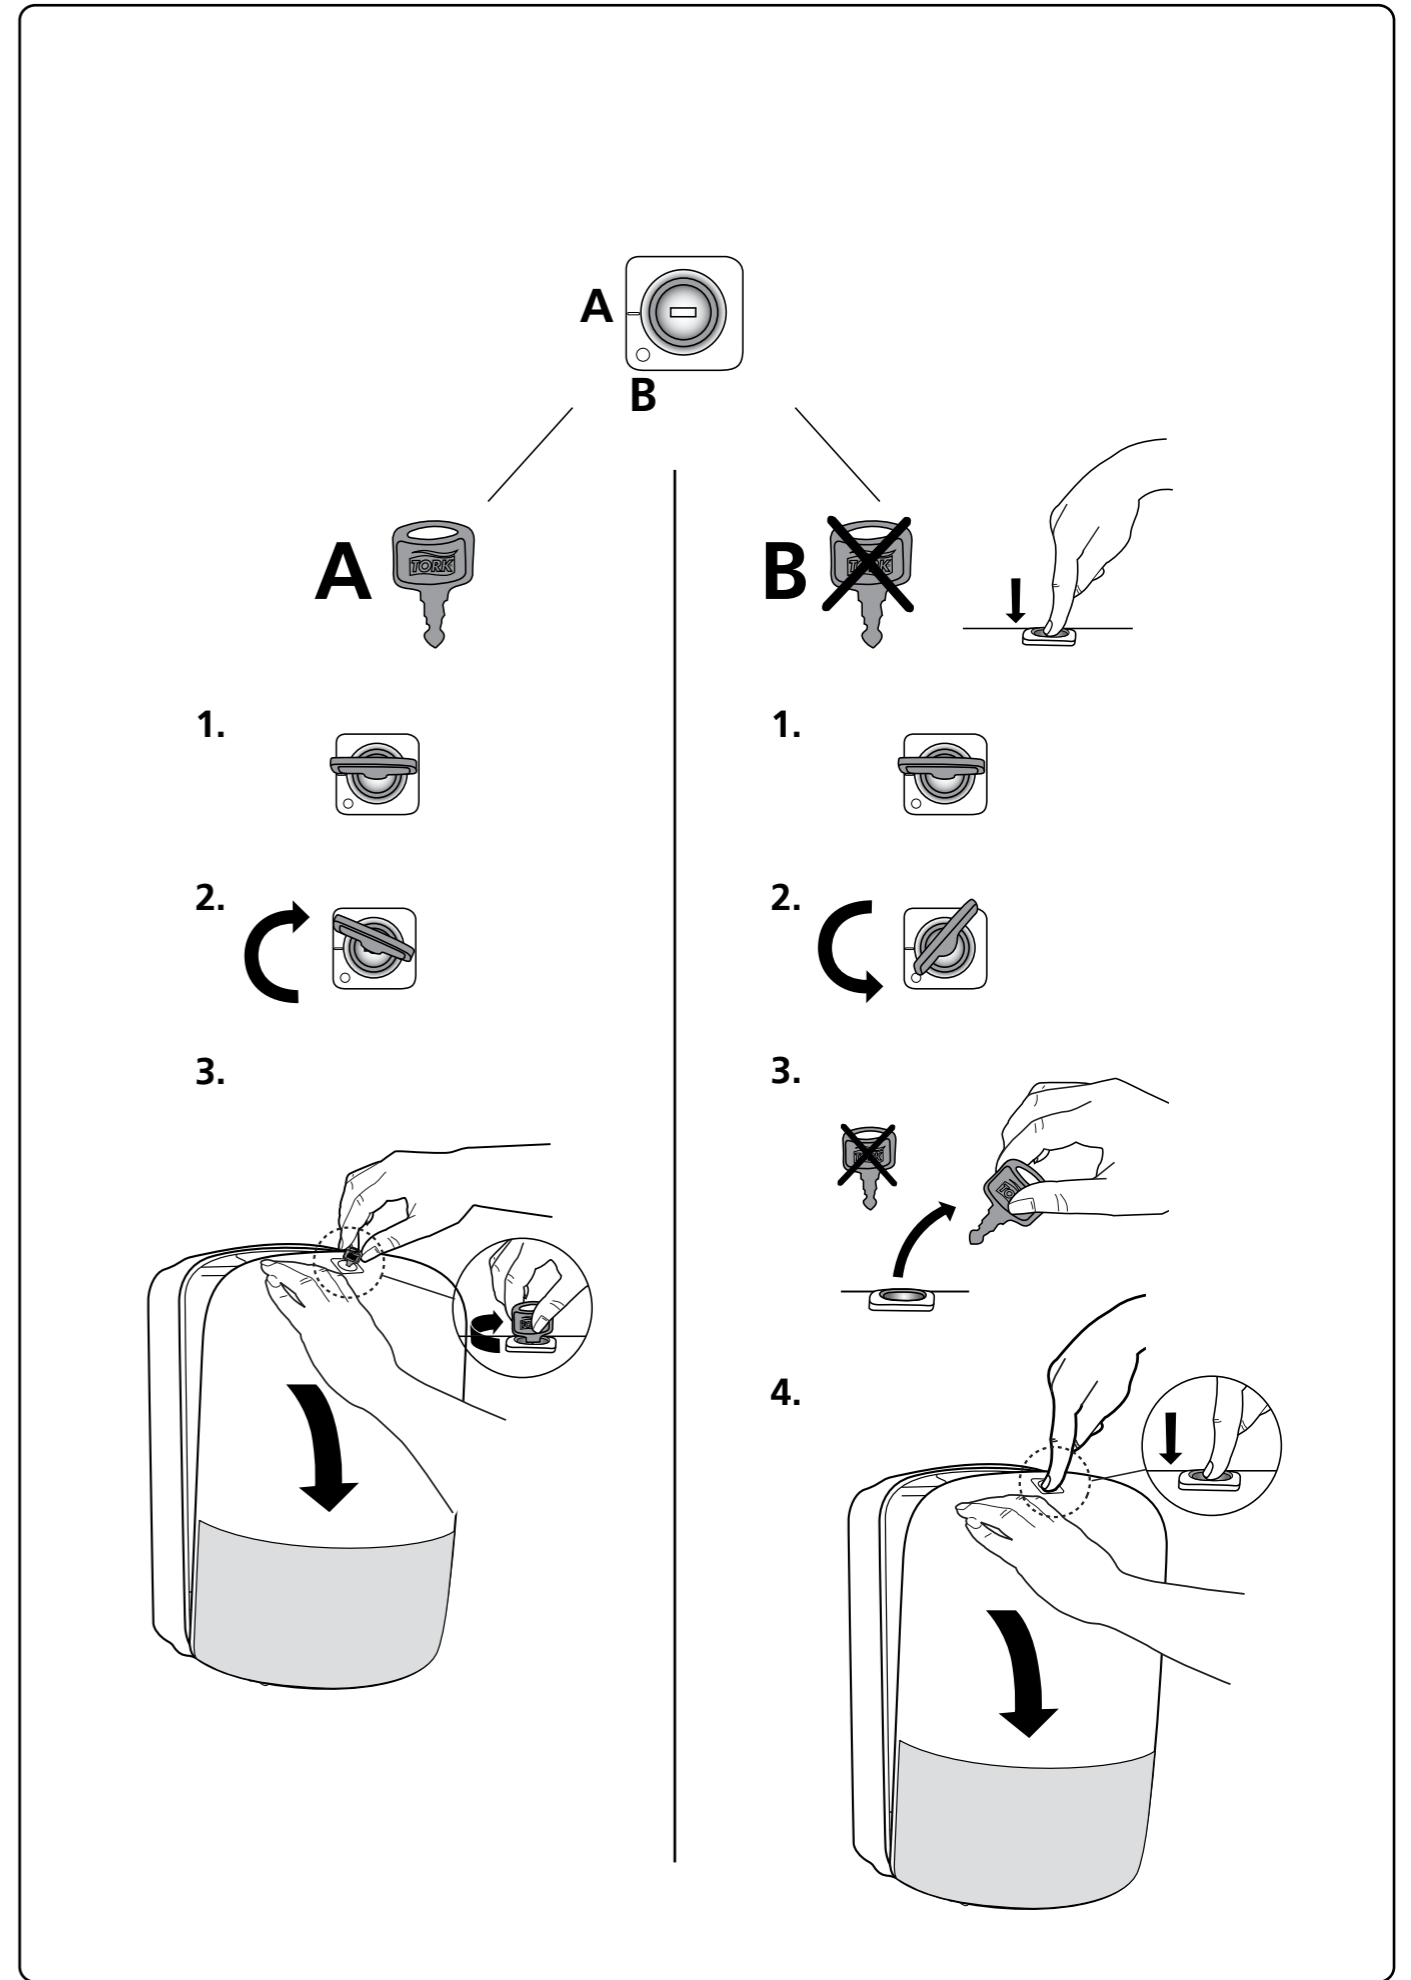

European Community Design Registration RCD 000929971

Dispenser

Wiper

Centerfeed Roll

M2 System

3.

4.

5.

1.

2.

3.

1.

2.

M2

110 cm