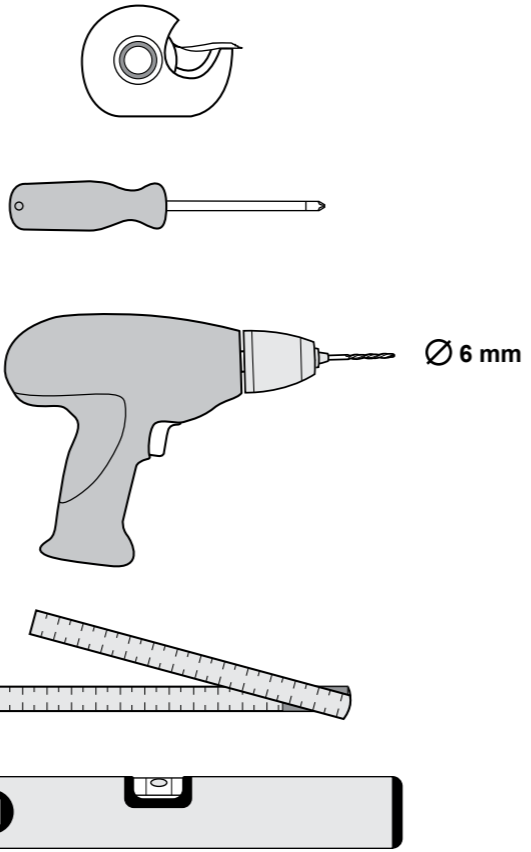

European Community Design Registration RCD 000929971

Dispenser

Wiper

Centerfeed Roll

M2 System

3.

4.

5.

1.

2.

3.

1.

2.

M2

110 cm