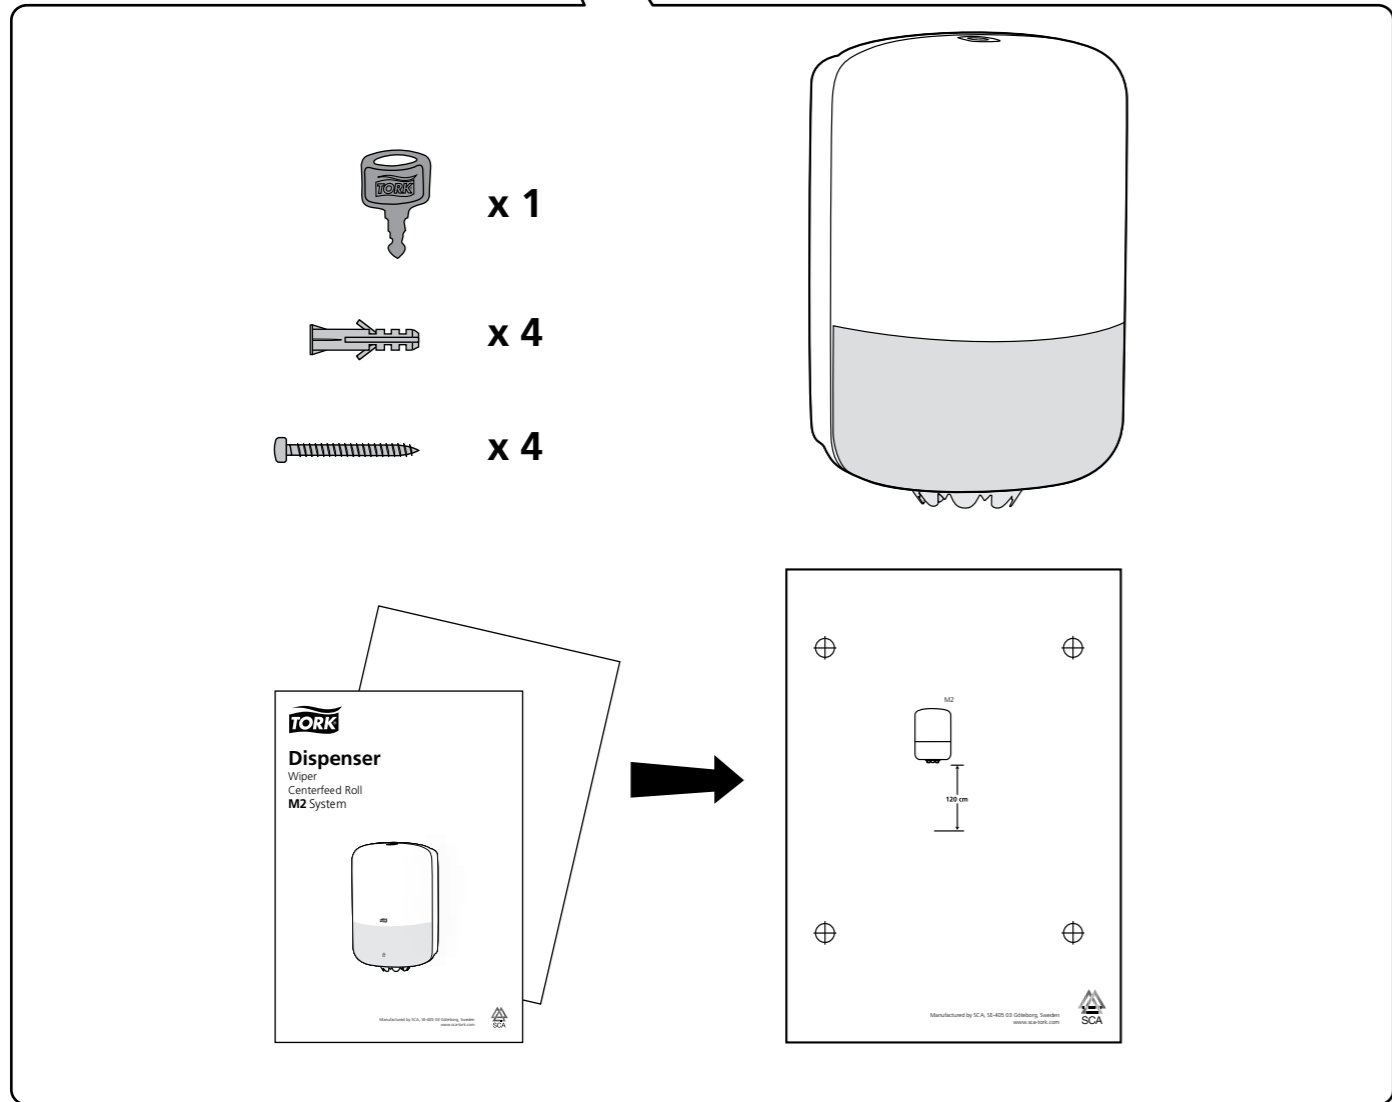

European Community Design Registration RCD 000929971

Dispenser

Wiper

Centerfeed Roll

M2 System

3.

4.

5.

1.

2.

3.

1.

2.

M2

110 cm