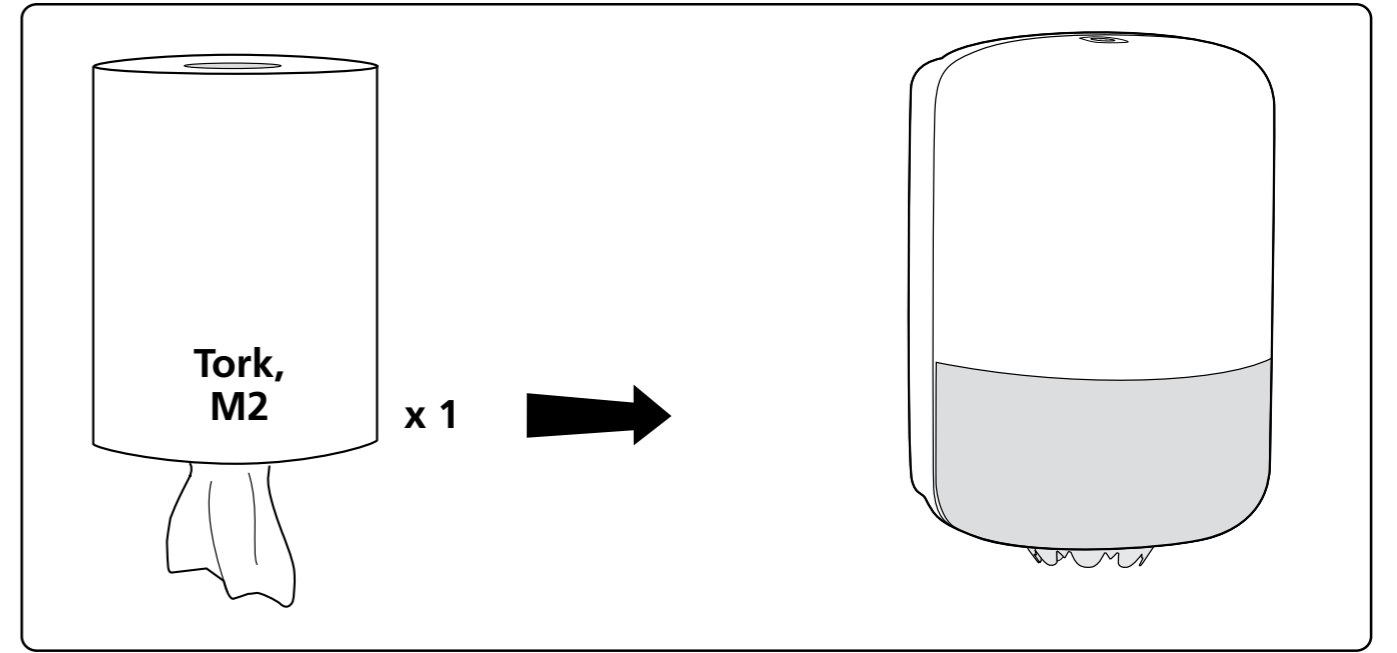

European Community Design Registration RCD 000929971

Dispenser

Wiper

Centerfeed Roll

M2 System

3.

4.

5.

1.

2.

3.

1.

2.

M2

110 cm