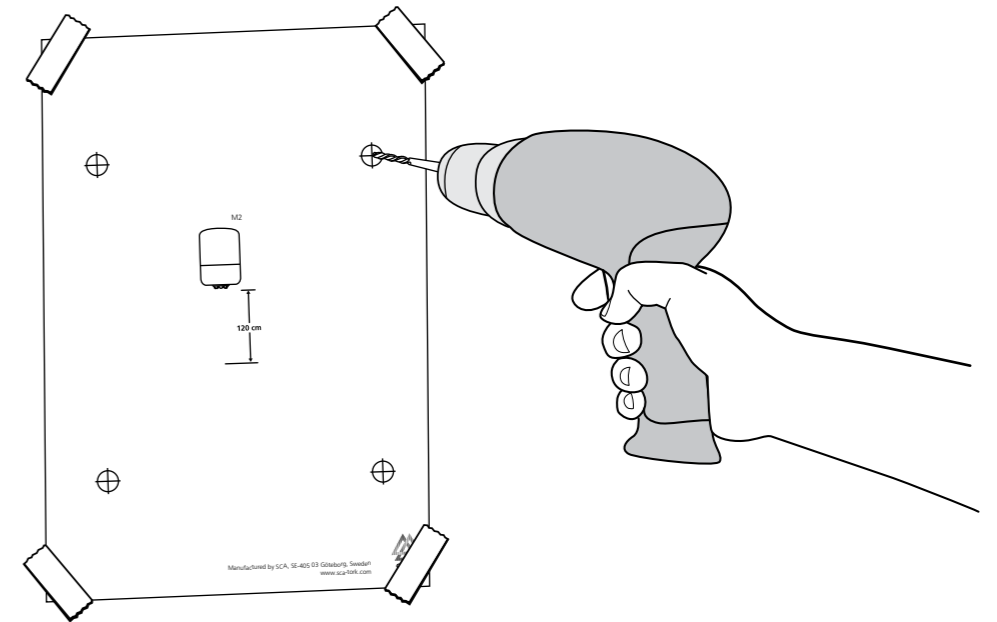

European Community Design Registration RCD 000929971

Dispenser

Wiper

Centerfeed Roll

M2 System

3.

4.

5.

1.

2.

3.

1.

2.

M2

110 cm