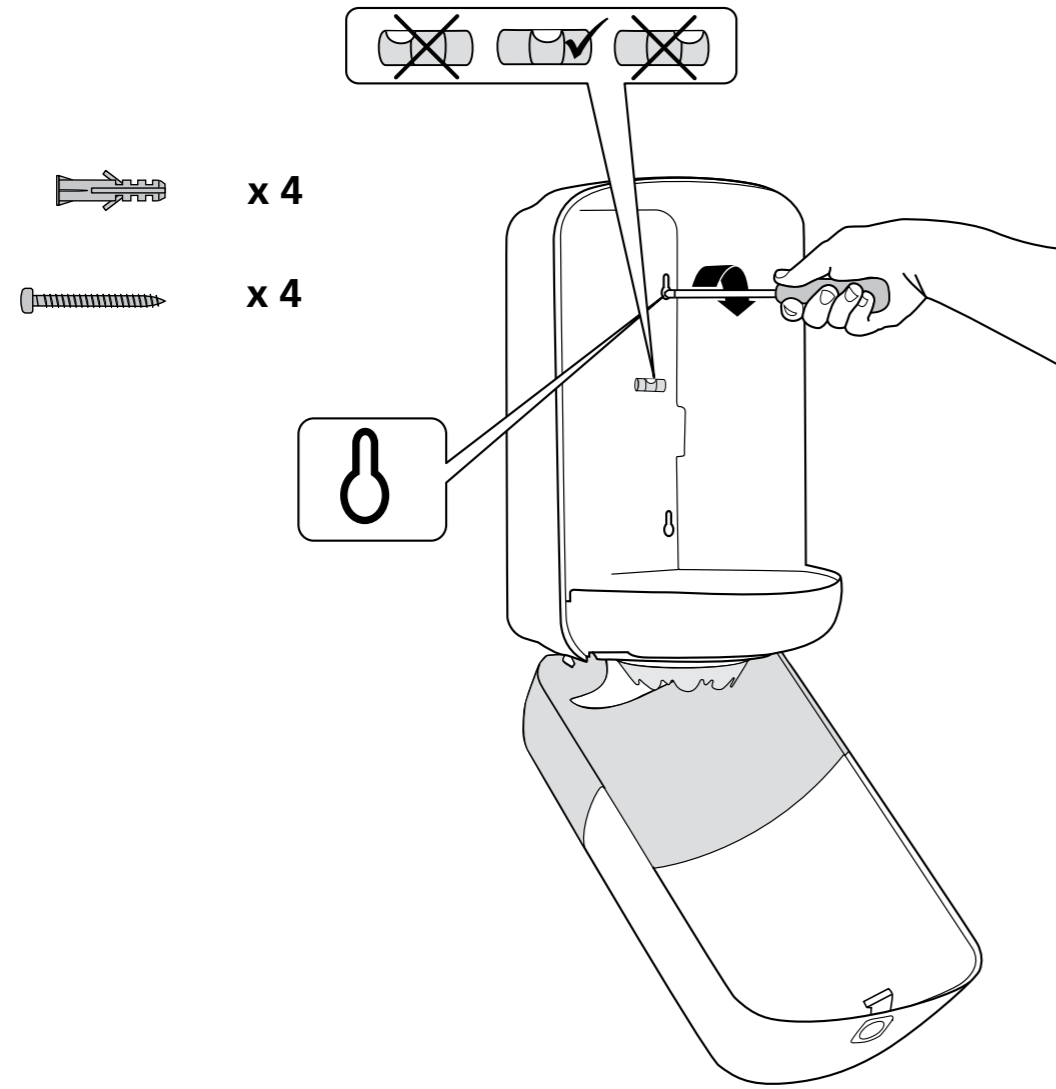

European Community Design Registration RCD 000929971

Dispenser

Wiper

Centerfeed Roll

M2 System

3.

4.

5.

1.

2.

3.

1.

2.

M2

110 cm